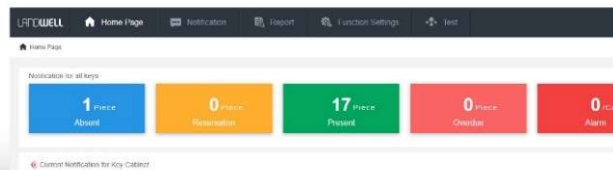

1. Administration and Control via
1) Cloud Web Administration
  2) Mobile APP
  3) Stand alone user terminal web application access