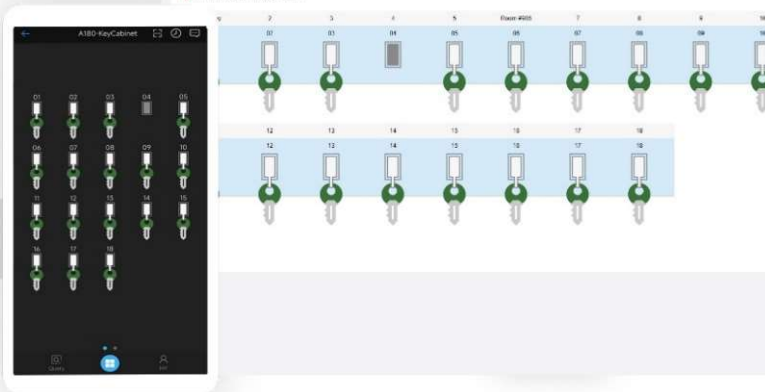

Centralize Management System – can manage multiple cabinet in the Facility

Building, Facilities and Organization that need KMS Intelligent Key Management System

Brightclick Solutions Sdn Bhd (Company no:780570-T)

31-2A, Level 1, Jln PJU 1/3D, SunwayMas Commercial Center, 47301 Petaling Jaya, Selangor, Malaysia

Tel: (+6-03) 78030727 / 78042803 / 78042306 Mobile: +6-016-6659321(Vincent), +6-019-3669925 (Danny), +6-016-2601158 (Khye Sam)

Email: info@brightclick.com.my Website: www.brightclick.com.my